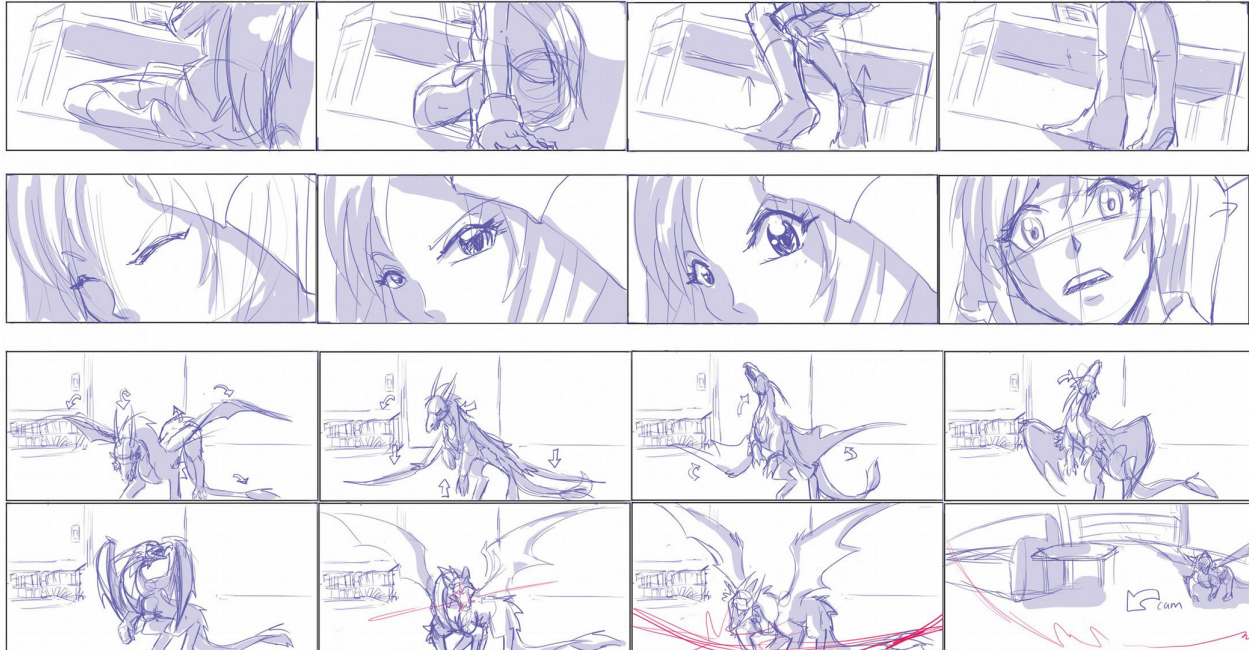

Pilot Episode Storyboard Panels

Prod: Shadow Magic 001 (A)
SC: 01 PANEL: 01 (W)

Dialogue:

Action/EFX: sunset over the city

Trans:

Page: 001
SC: 02 PANEL: 01 (W)

Dialogue:

Action/EFX: people going home from work. Hear a siren, people pick up speed/look around in panic

Trans:

Prod: Shadow Magic 001 (A)
SC: 13 PANEL: 07 (W)

Dialogue:

Action/EFX: Ray looks out the open door of chopper. Hair blowing in gust.

Trans: start pan

Page: 007
SC: 13 PANEL: 08

Dialogue: Ray "take defensive positions."

Action/EFX:

Trans: pan to full view of building windows

SC: 03 PANEL: 01 (W)

Dialogue:

Action/EFX: pan passed boarded up shops, missing posters, scattered cement post. People running past in panic

Trans:

SC: 04 PANEL: 01 (W)

Dialogue:

Action/EFX: slow track out on city

Trans:

SC: 13 PANEL: 09 (W)

Dialogue:

Action/EFX: Ray aims @ building. Cam unsteady as chopper hovers.

Trans:

SC: 14 PANEL: 01 (W)

Dialogue:

Action/EFX: Ray close up. Eye flares + mech eye focuses. (rotates)

Trans:

SC: 04 PANEL: 02 (W)

Dialogue:

Action/EFX: Choppers enter from O/S towards the building. Cam shake.

Trans:

SC: 04 PANEL: 03 (W)

Dialogue:

Action/EFX: choppers approach a building.

Trans:

SC: 14 PANEL: 02 (W)

Dialogue:

Action/EFX:

Trans:

SC: 15 PANEL: 01 (W)

Dialogue:

Action/EFX: Ray shoots @ building

Trans: